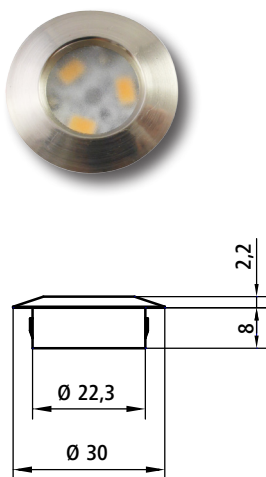

Recessed-mounted Spotlight

new

- Round rigid
- Chrome glossy
- 12 V
- 150 lumen
- Radiation angle 120°
- Open end
- 4000 K
- IP 20

204553685

- Square swivel
- Chrome matt
- 12 V
- 200 lumen
- Radiation angle 120°
- Open end
- 4000 K
- IP 20

204553684

- Round swivel
- Chrome matt
- 12 V
- 200 lumen
- Radiation angle 120°
- Open end
- 4000 K
- IP 20

204553683