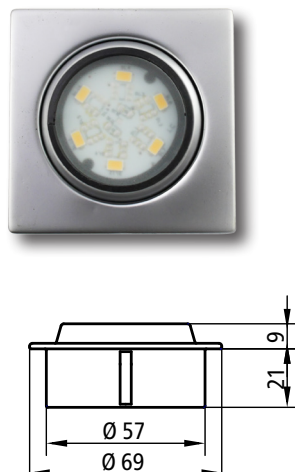

Recessed-mounted Spotlight

new

- Round rigid
- Chrome glossy
- 12 V
- 150 lumen
- Radiation angle 120°
- Open end
- 4000 K
- IP 20

204553685

- Square swivel
- Chrome matt
- 12 V
- 200 lumen
- Radiation angle 120°
- Open end
- 4000 K
- IP 20

204553684

- Round swivel
- Chrome matt
- 12 V
- 200 lumen
- Radiation angle 120°
- Open end
- 4000 K
- IP 20

204553683