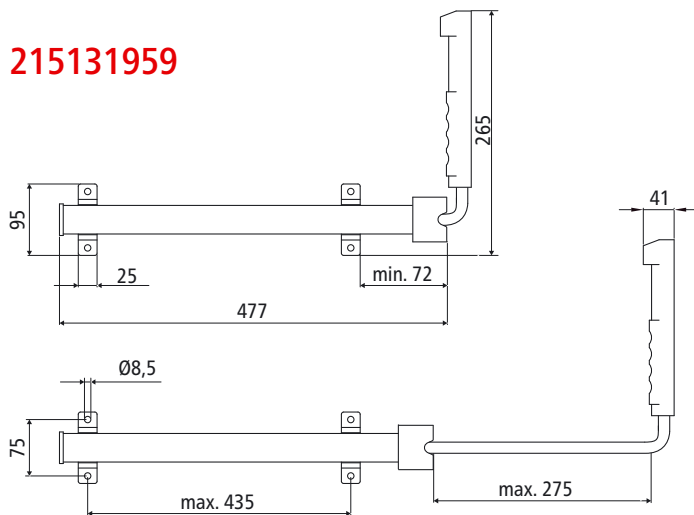

Suer door retainer

- Mounting under chassis
- Handle in rubber EPDM
- Arm in stainless steel
- Anodized aluminium housing
- Mounting material included on housing

215131959

- Mounting under chassis
- Dacromet coated
- With rubber plugs